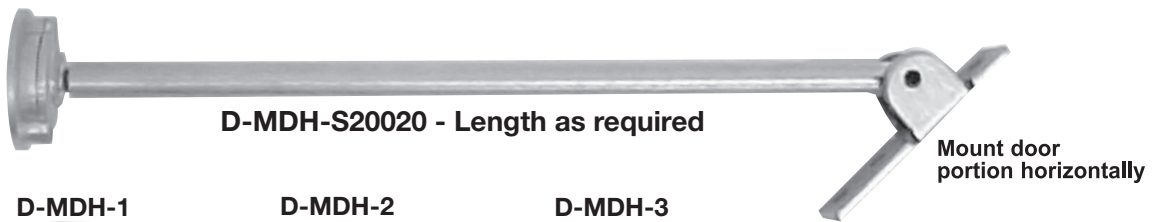

ARMATURE EXTENSIONS

D-MDH-1

1/2"

D-MDH-2

3/4"

D-MDH-3

1"

Other extension lengths available on request