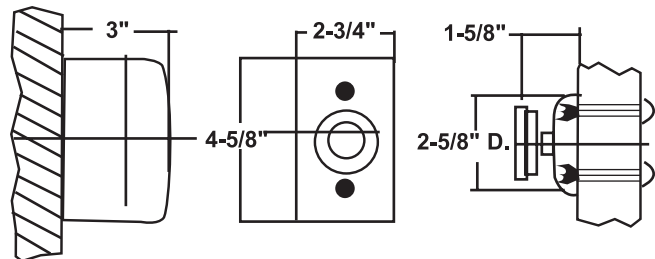

MAGNETIC HOLDERS

D-MDH-310 RECESSED WALL MOUNT

BHMA
C00011

The newly designed 2000 Series Electro-magnetic Door Holders is now Tri-Voltage. Each model 24V AC/DC or 120V AC. Units can be used on fire/smoke barrier doors held open until released by a remote switching device. They can also be used to just hold a door open. The armature is thru-bolted to the door for security and can be provided with any projection required. When ordering indicate model, total projection, finish and door thickness if other than 1-3/4".

- 30-45 pound holding power
- Underwriters US and Canada Listed California State Fire Marshal Listed New York City MEA ANSI/BHMA 156.14
- Most models available in US28, sprayed finishes and US32D

* 2-5/8" with 1" extension

D-MDH-410 SURFACE WALL MOUNT

BHMA
C00011