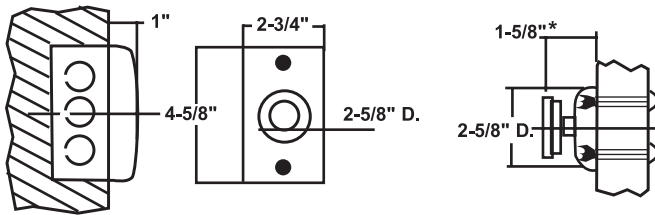

BHMA
C00011

The newly designed 2000 Series Electro-magnetic Door Holders is now Tri-Voltage. Each model 24V AC/DC or 120V AC. Units can be used on fire/smoke barrier doors held open until released by a remote switching device. They can also be used to just hold a door open. The armature is thru-bolted to the door for security and can be provided with any projection required. When ordering indicate model, total projection, finish and door thickness if other than 1-3/4".

- 30-45 pound holding power
- Underwriters US and Canada Listed California State Fire Marshal Listed New York City MEA ANSI/BHMA 156.14
- Most models available in US28, sprayed finishes and US32D