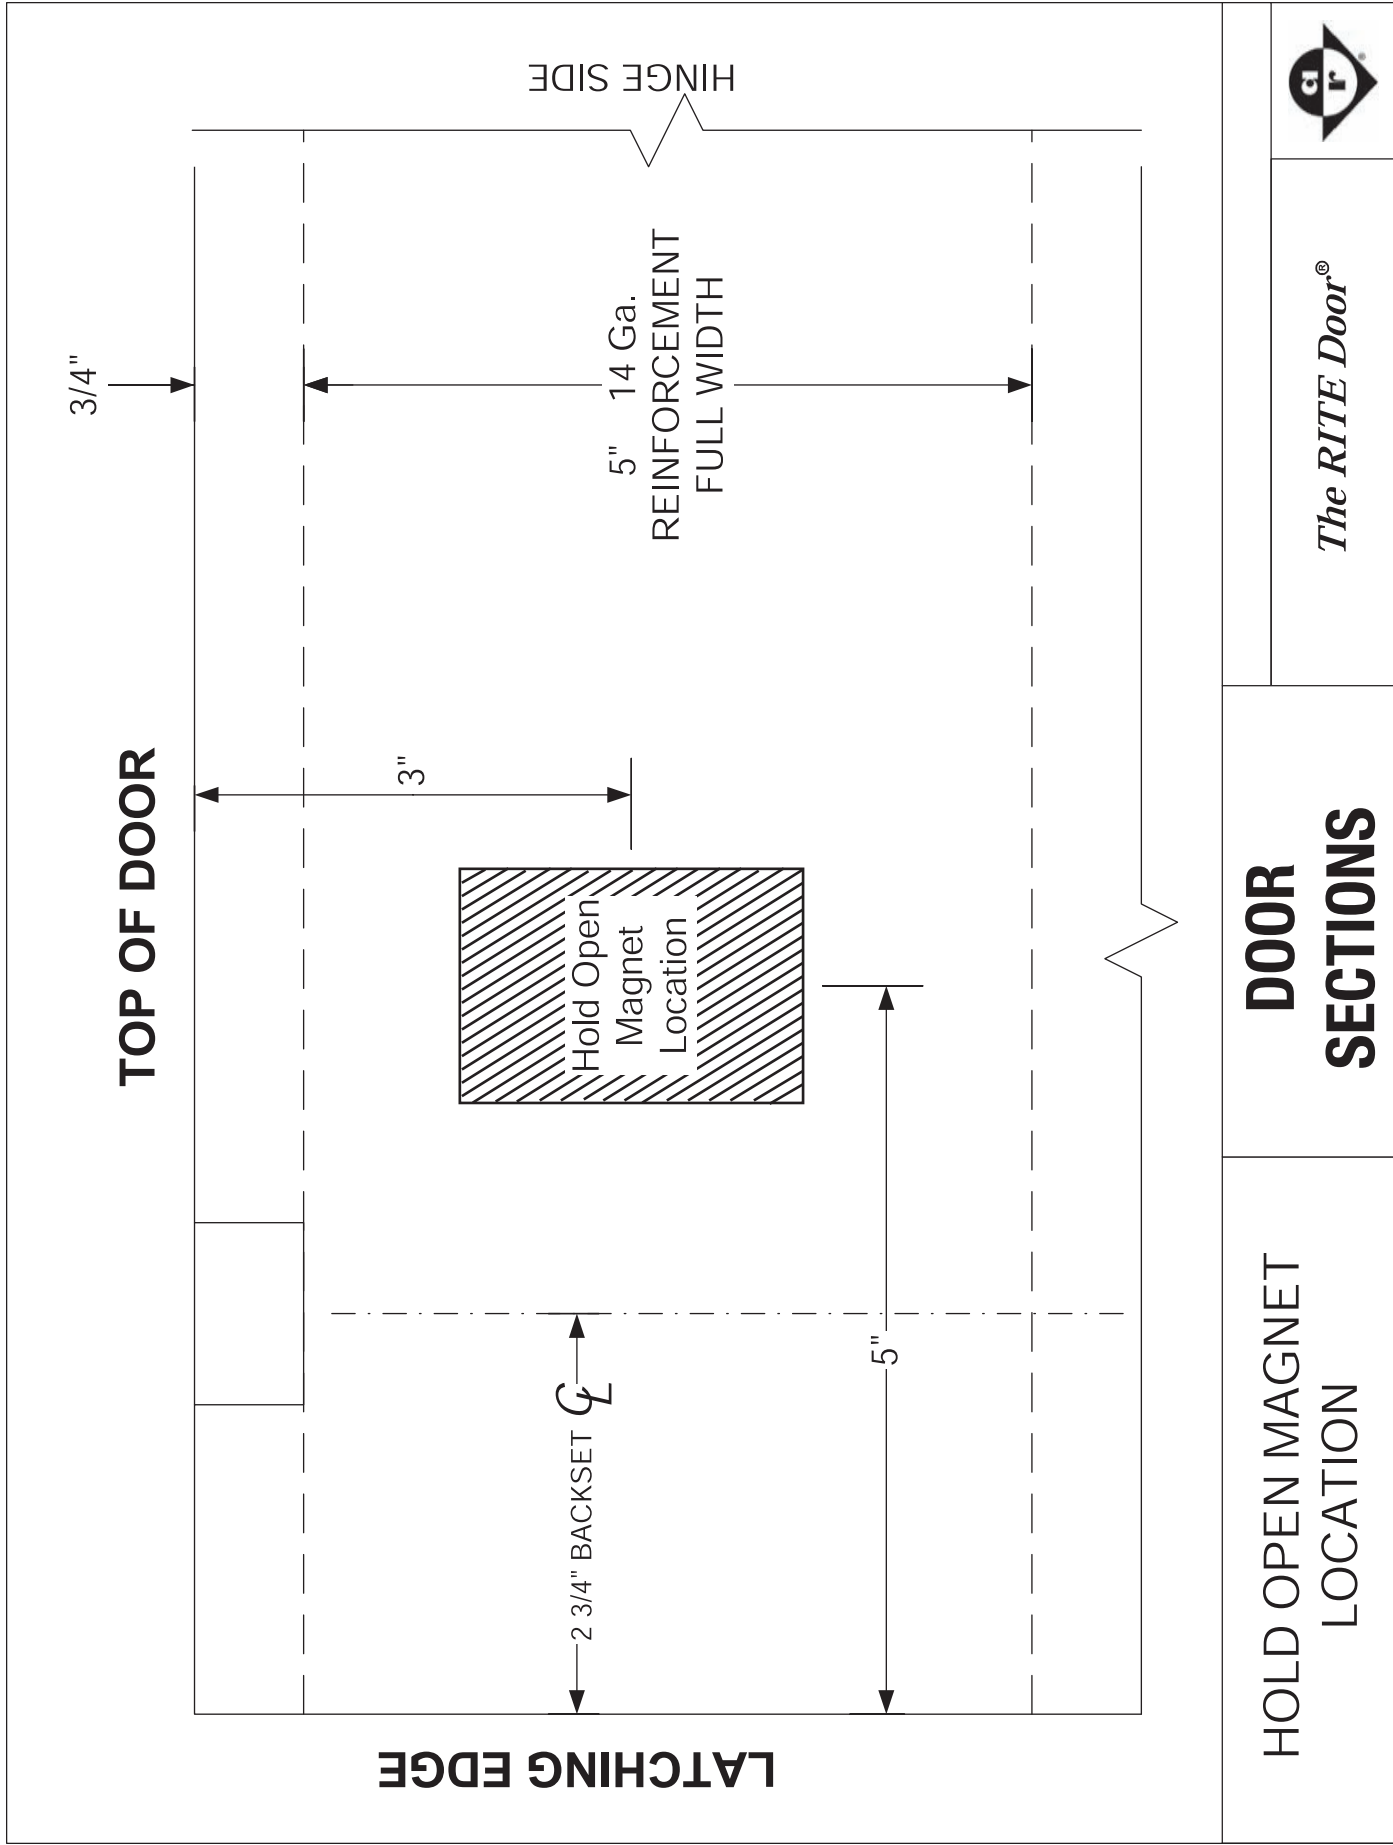

### Sprayed Finishes

S1 - Aluminum    S2 - Brass    S3 - Bronze    S5 - To match US10B

All models are universal voltage (12VDC, 24V AC/DC, 120AC)

HOLD OPEN MAGNET  
LOCATION

**DOOR  
SECTIONS**

*The RITE Door®*